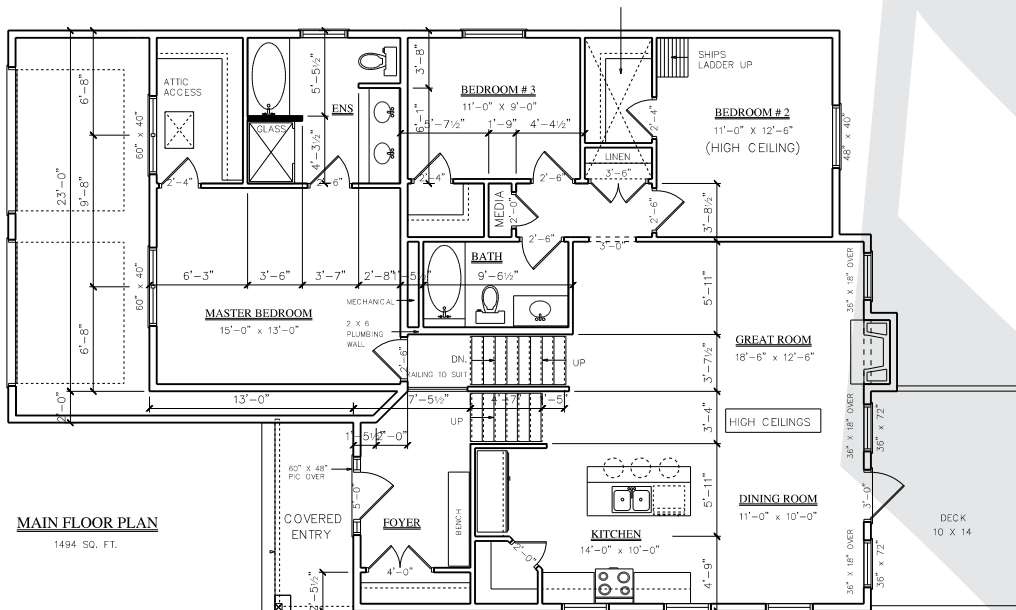

AURORA

1494 SQ. FT.

- 1494 sqft modified bi-level
- (1550 sqft including optional kids loft)
- Large kitchen with built in double fridge/freezer
- 14' tall ceilings on the main level

2018

BEACON  HOMES

Bringing You Home
 Tel: 587-679-7577 www.builtbybeacon.com